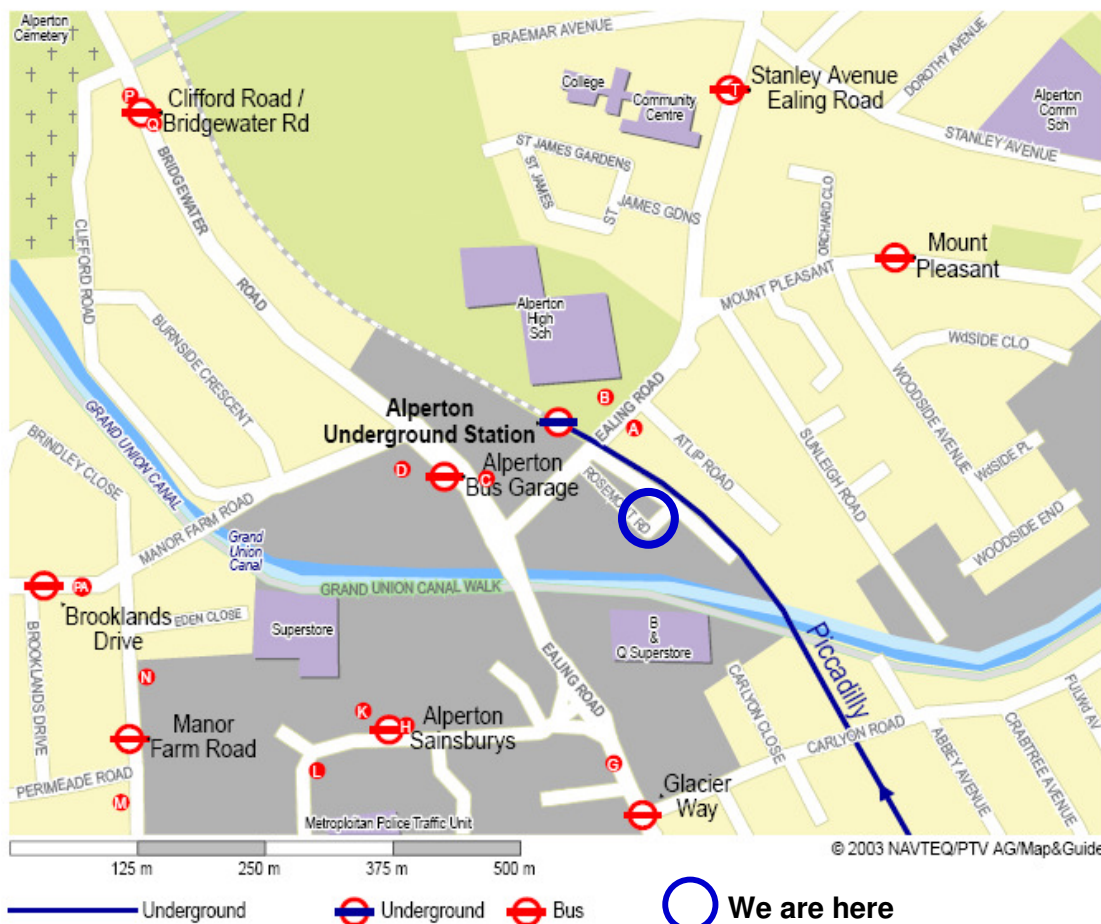

DIRECTIONS TO SMS (UK)

SURFACE
MEASUREMENT
SYSTEMS

Surface Measurement Systems (SMS) is conveniently located in North-West London, which can be easily accessed by road and public transport. Please find below information to assist you in locating our London offices.

BY TUBE:

From Heathrow Terminals 1,2,3,4 (Zone 6) take the Piccadilly line tube towards Cockfosters. **Disembark** at Acton Town station and take the North bound Piccadilly line toward Rayners Lane/Uxbridge. **Disembark** at **Alperton station** (Zone 4). The journey time is approx. 45 minutes (see www.tfl.gov.uk/tube/maps). We are approximately 50 meters across from Alperton Tube Station.

As you exit the Alperton Tube station turn right and go under the railway bridge. Cross the road at the traffic lights. You will see Wharfside Industrial Park on your left. Take the 1st road immediately to the left and adjacent unit 1. This road will lead you into **Rosemont Road**. We are at **Unit 5**, which is behind Unit 3.